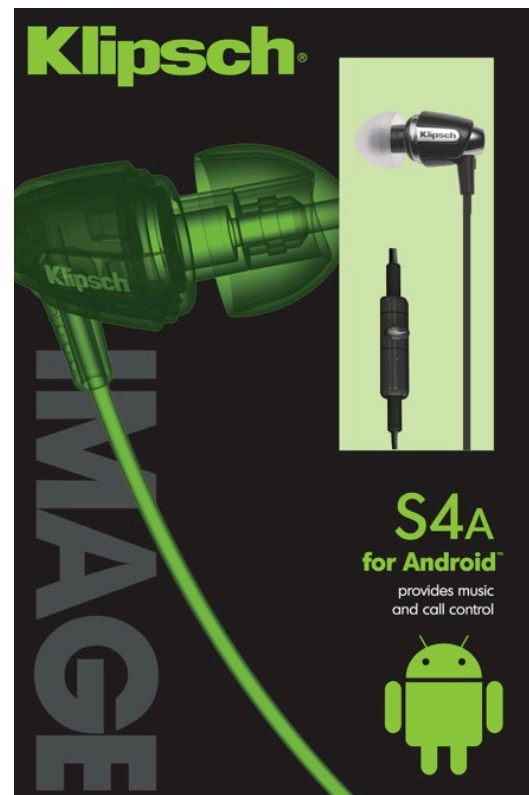

*Klipsch App is required for full functionality and control.

** Mute function not compatible with all devices.